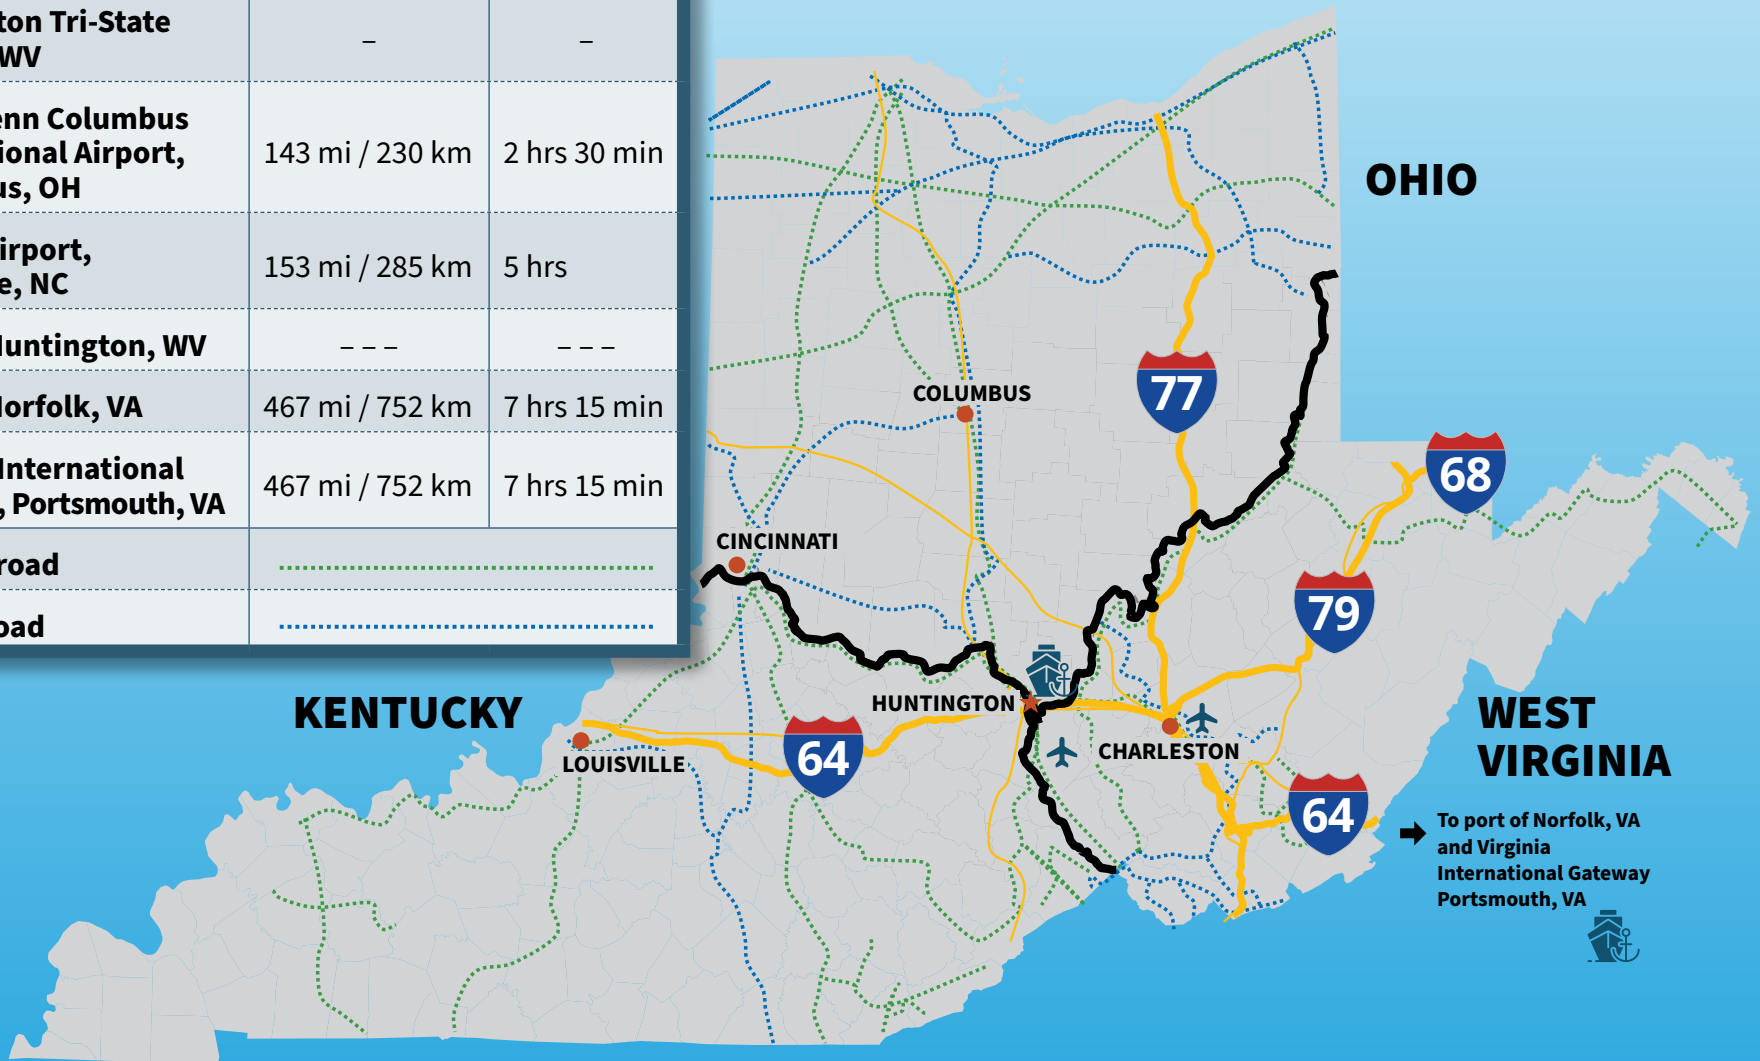

City	Distance & Drive Time by Truck	
Atlanta, GA	482 mi / 776 km	7 hrs 15 min
Charleston, WV	53 mi / 85 km	1 hr
Charlotte, NC	317 mi / 510 km	5 hrs
Chicago, IL	444 mi / 715 km	7 hrs 15 min
Cincinnati, OH	149 mi / 240 km	2 hrs 30 min
Columbus, OH	135 mi / 217 km	2 hrs 30 min
Detroit, MI	336 mi / 541 km	5 hrs 45 min
Louisville, KY	197 mi / 317 km	3 hrs
Nashville, TN	341 mi / 549 km	5 hrs 15 min
New York, NY	581 mi / 935 km	9 hrs 30 min
Norfolk, VA	467 mi / 752 km	7 hrs 15 min
Pittsburgh, PA	262 mi / 422 km	4 hrs 30 min
Portsmouth, VA	53 mi / 85 km	1 hr
St. Louis, MO	456 mi / 734 km	6 hrs 45 min

Airports, River/Sea Ports, Railroads	Distance & Drive Time by Truck	
Huntington Tri-State Airport, WV	-	-
John Glenn Columbus International Airport, Columbus, OH	143 mi / 230 km	2 hrs 30 min
Yeager Airport, Charlotte, NC	153 mi / 285 km	5 hrs
Port of Huntington, WV	---	---
Port of Norfolk, VA	467 mi / 752 km	7 hrs 15 min
Virginia International Gateway, Portsmouth, VA	467 mi / 752 km	7 hrs 15 min
CSX Railroad		
NS Railroad		

To port of Norfolk, VA and Virginia International Gateway Portsmouth, VA

**21 County Labor Shed (50-Mile Radius)**

Boon, WV	Boyd, KY
Cabell, WV	Carter, KY
Jackson, WV	Elliott, KY
Kanawha, WV	Greenup, KY
Lincoln, WV	Johnson, KY
Logan, WV	Lawrence, KY
Mason, WV	Martin, KY
Putnam, WV	Gallia, OH
Wayne, WV	
Jackson, OH	Meigs, OH
Lawrence, OH	Scioto, OH